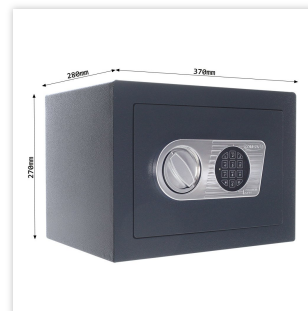

SAMOA 26 EL	
Manufacturer	Rottner Tresor
Article number	T04848
EAN	9006072057615
Product series	Samoa

Outer dimension (HxWxD)	270 mm x 370 mm x 280 mm
Outer Dimension Extension	15mm
Handle	Hinged handle
Inner dimension (HxWxD)	190 mm x 290 mm x 190 mm
Weight	23 kg
Volume	10.47 L
Color	Anthracite
Lock Type	Electronic lock

EQUIPMENT	
Number of shelves	1
Adjustable shelf	No
Door opening angle	max. 90 ° opening angle

SECURITY FEATURES	
Number of bolts	4
Floor drillings	Yes, drilled
Number of floor drillings	2
Fixing kit included	Yes

CLASSIFICATION	
Fire protection	Qualified fire protection
Safety class	EN 0 according to CSN EN 1 1143 1
Recommended insurance amount Privat Austria	for about 20 000 EUR
Recommended insurance amount Commercial Austria	for about 10.000 EUR
Recommended insurance amount Privat Germany	for about 40.000 EUR
Recommended insurance amount Commercial Germany	for about 10.000 EUR