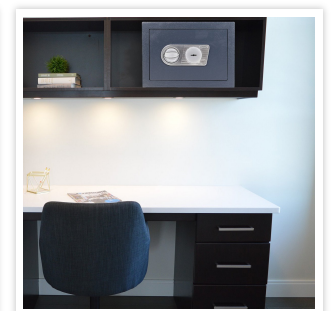

SAMOA 40 DB	
Manufacturer	Rottner Tresor
Article number	T04849
EAN	9006072057622
Product series	Samoa

Outer dimension (HxWxD)	300 mm x 420 mm x 390 mm
Outer Dimension Extension	15mm
Handle	Hinged handle
Inner dimension (HxWxD)	220 mm x 340 mm x 300 mm
Weight	35 kg
Volume	22.44 L
Color	Anthracite
Lock Type	Double lock (incl. 2 keys)

EQUIPMENT	
Number of shelves	1
Adjustable shelf	No
Number of folders	2
Door opening angle	max. 90 ° opening angle

SECURITY FEATURES	
Number of bolts	4
Floor drillings	Yes, drilled
Number of floor drillings	2
Fixing kit included	Yes

CLASSIFICATION	
Fire protection	Qualified fire protection
Safety class	EN 0 according to CSN EN 1 1143 1
Recommended insurance amount Privat Austria	for about 20 000 EUR
Recommended insurance amount Commercial Austria	for about 10.000 EUR
Recommended insurance amount Privat Germany	for about 40.000 EUR
Recommended insurance amount Commercial Germany	for about 10.000 EUR